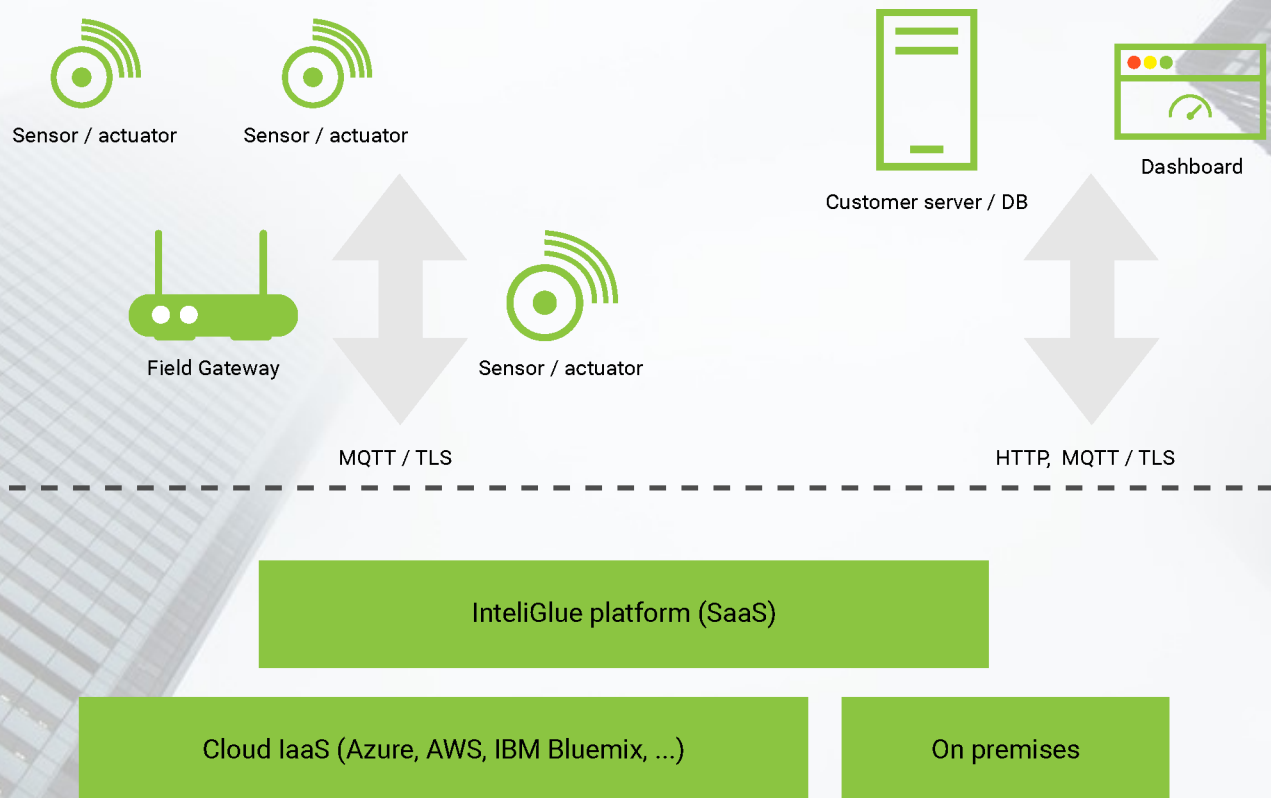

# INTELI GLUE

IoT Data & Management Platform

InteliGlue is highly scalable IoT data & management platform, provided as a Software as a Service (SaaS). The platform is built on open communication and connectivity standards, is unopinionated, is configurable to any specific solution and is ready for instant use.

## INTELI GLUE MAIN FEATURES

- Data acquisition from various devices e.g. sensors, things, gateways, information systems or other data platforms
- Time series data ingestion, storage and query
- Multitenant platform with sophisticated access rights
- Connectivity technologies agnostic

## EASY TO USE, SIMPLE TO INTEGRATE

- Unopinionated data platform
- Publish or subscribe data using MQTT
- Fetch stored data by HTTP REST endpoint
- Developed in accordance with the industrial security standards
- Cloud or on premises provisioned